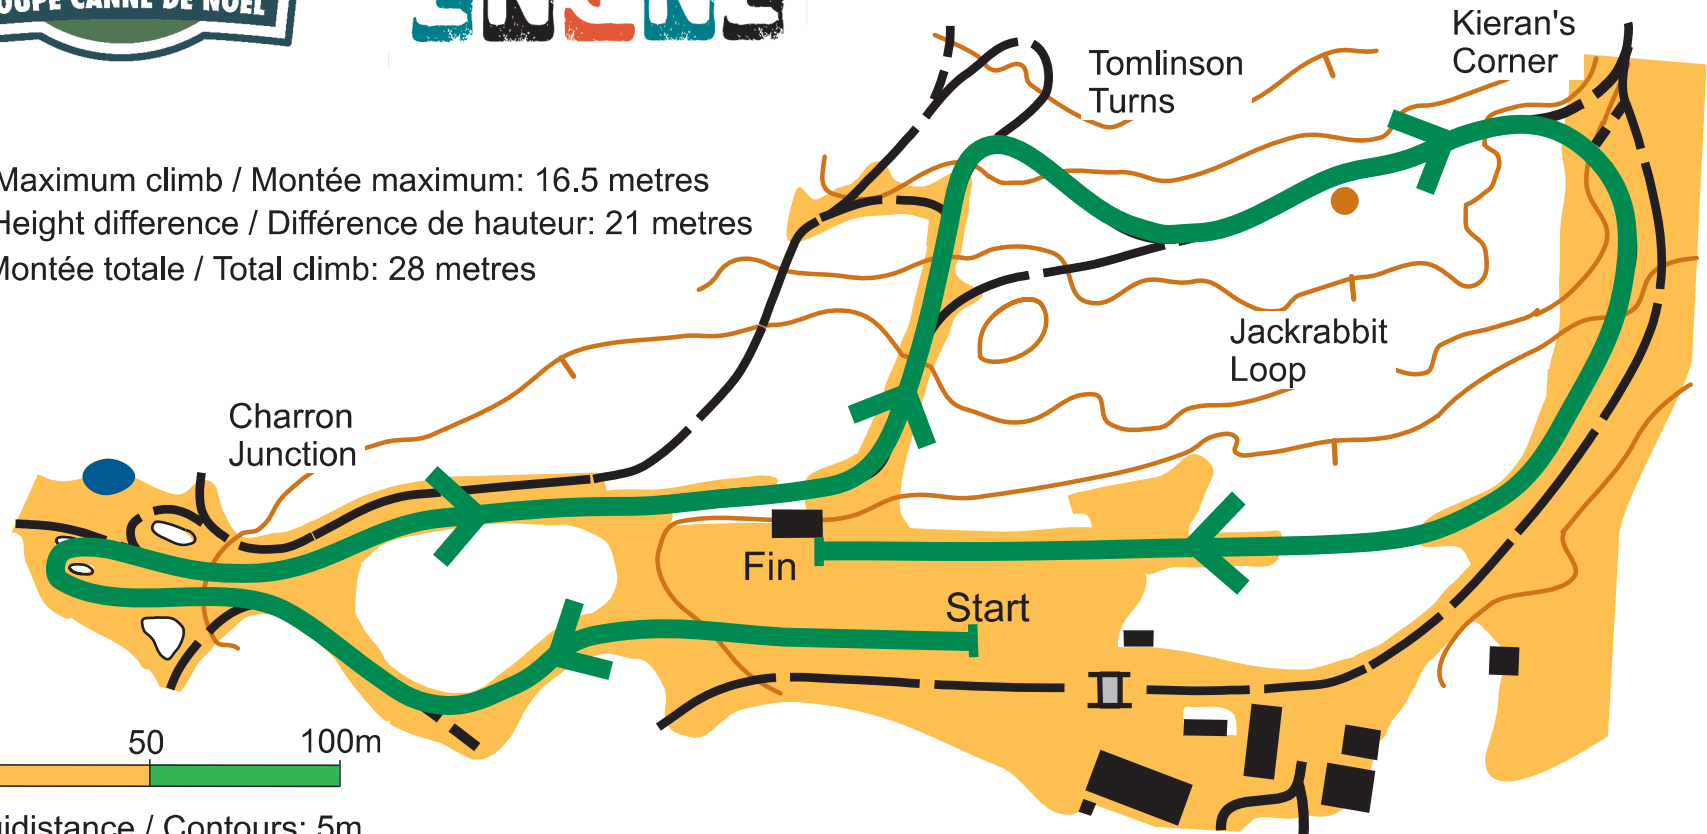

Candy Cane Cup 2021

1 km Sprint

MC: Maximum climb / Montée maximum: 16.5 metres
HD: Height difference / Différence de hauteur: 21 metres
TC: Montée totale / Total climb: 28 metres

NAKKERTOK
NORDIC • NORDIQUE