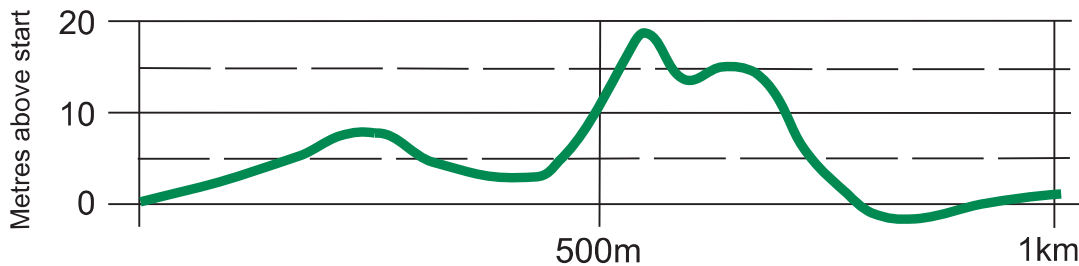

Candy Cane Cup 2021

1 km Sprint

MC: Maximum climb / Montée maximum: 16.5 metres
HD: Height difference / Différence de hauteur: 21 metres
TC: Montée totale / Total climb: 28 metres

NAKKERTOK
NORDIC • NORDIQUE